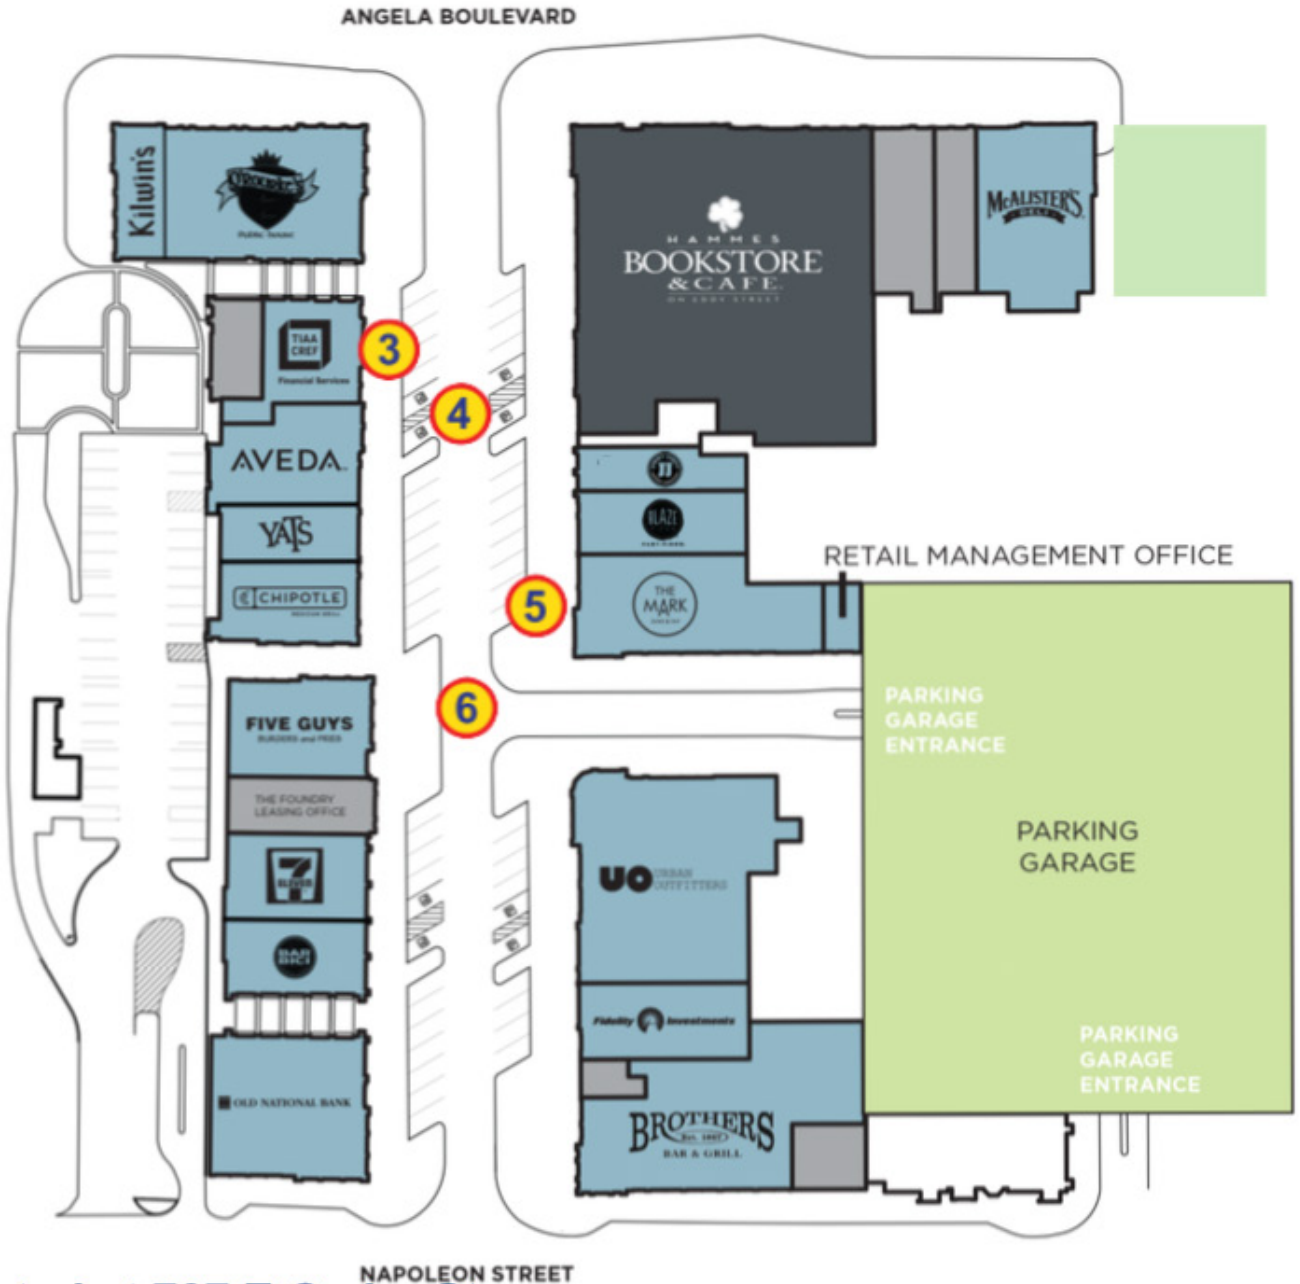

GAME DAY CHASE Venue

- 1** Registration
- 2** Shuttle drop off
- 3** Results
- 4** Water/Food
- 5** Stage/Awards
- 6** Start/Finish

***Participant parking located at 707 E Cedar St.**